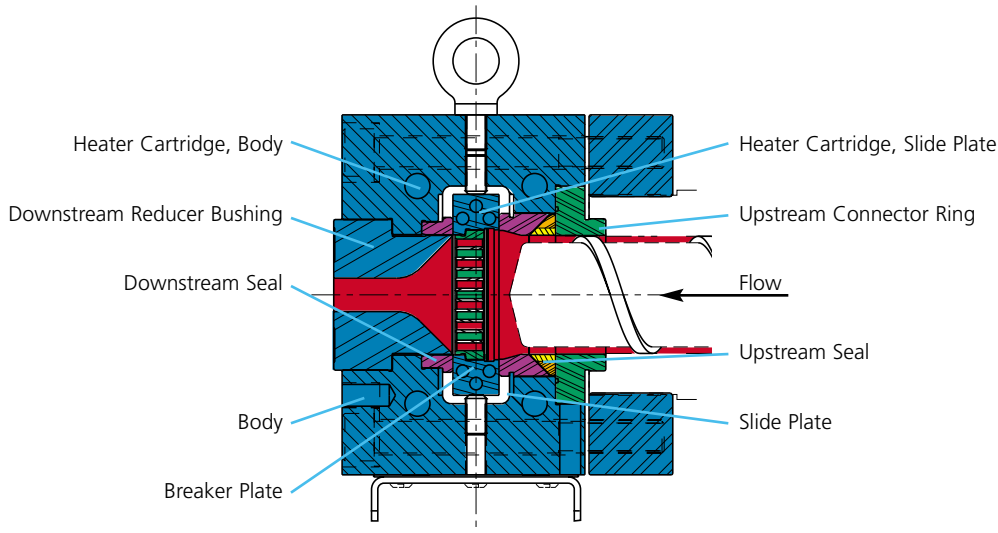

Hydraulic Screen Changer

Specifications

Model	Bore "I" in. (mm)	Screen Dia. "A" in. (mm)	Heater KW (body)	Heater KW (slide plate)	Heater Volt	Unit Weight lb. (kg) approx.
EH-25	2.51 (63.75)	2.875 (73)	2.6 KW	0.6 KW	230 V	200 (91)
EH-35	3.55 (90.17)	3.938 (100)	3.8 KW	1.0 KW	230 V	375 (170)
EH-45	4.735 (120.27)	5.188 (132)	5.6 KW	1.6 KW	230 V	480 (218)
EH-60	6.04 (153.42)	6.563 (167)	8.0 KW	1.6 KW	230 V	865 (393)
EH-80	8 (203)	8.063 (205)	8.0 KW	2.0 KW	230 V	1800 (818)
EH-100	10 (254)	10.125 (257)	20.0 KW	2.0 KW	230 V	2350 (1068)

Options:

- Vertical mounted units
- Adaptors
- High temperature unit
- Stands
- Corrosion resistant flow bores
- Add a melt pump for complete system control

Compact Hydraulic Unit

eliminates piston wear with vertical accumulator. Includes status indicator lights and easy to read operating instructions.

Our worldwide presence includes sales and service offices located in the United States, Europe, Thailand, Japan, China and India and a global network of agents geographically positioned to serve customers throughout the world.

XALOY®

every pellet knows our name™

www.xaloy.com

EXTRUSION

1291 19th Street Lane NW
Hickory, NC 28601
Tel: 828-326-9888
Toll-free: 800-457-7550
Fax: 828-326-8882

INJECTION

102 Xaloy Way
Pulaski, VA 24301
Tel: 540-980-7560
Toll-free: 800-816-7711
Fax: 540-980-5670

EUROPE

Xaloy GMBH
Wannenäckerstrasse 24
74078 Heilbronn
Germany
Tel: 49-7131-20360-0
Fax: 49-7131-20360-29

ASIA

Xaloy (Asia) Thailand, Ltd.
700/446 Moo7 Amatanakorn Ind. Estate
T.Don Hua Roh, A.Muang, Chonburi
Chonburi 20000
Tel: +66 (38) 717 084
Fax: +66 (38) 454 377

JAPAN

Xaloy Japan Ltd.
74-1 Yamashita-cho, Naka-Ku
Yokohama, 231-0023
Tel: +81-45-661-3508
Fax: +81-45-661-3507