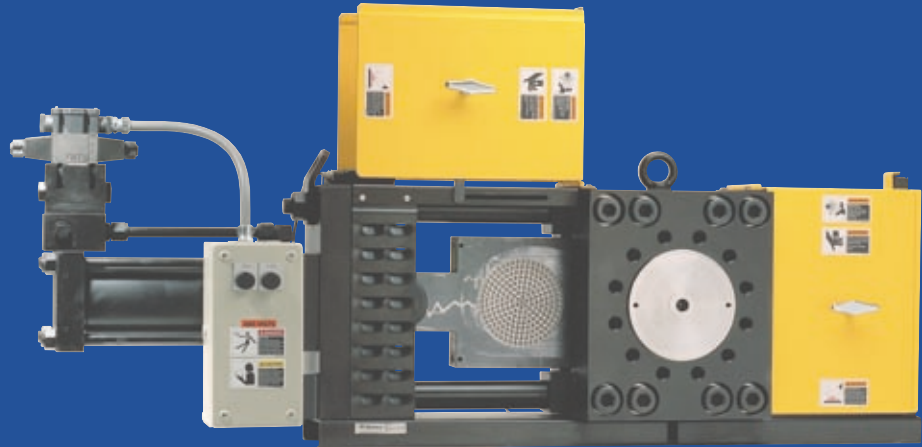

## Features:

- Bolt through extruder connection
- Extruder screw pull through
- Pressure activated seal technology
- Complies with NFPA-79 and European CE specifications
- 10,000 PSI (690 BAR) maximum head pressure
- 3,000 PSI (207 BAR) maximum differential pressure
- Leak-free processing
- Comprehensive operator safety
- Xaloy provides full time, total support

From the worldwide leader in filtration equipment, Xaloy offers the **EH hydraulic screen changers**. Contamination of the melt steam by metal, wood, paper or internally generated black specks yields products that are unacceptable in appearance and/or performance. Xaloy hydraulic screen changers represents the most technically advanced design of slide plate type screen changers. The EH line is suitable for processing a wide variety of thermoplastics on applications ranging from sophisticated multiple layer thin film extrusion to the heavy demands of recycling.