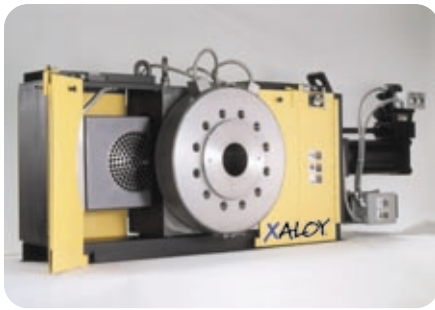

Hydraulic Screen Changer

Specifications

Model	Bore "I" in. (mm)	Screen Dia. "A" in. (mm)	Heater KW (body)	Heater KW (slide plate)	Heater Volt	Unit Weight lb. (kg) approx.
EH-25	2.51 (63.75)	2.875 (73)	2.6 KW	0.6 KW	230 V	200 (91)
EH-35	3.55 (90.17)	3.938 (100)	3.8 KW	1.0 KW	230 V	375 (170)
EH-45	4.735 (120.27)	5.188 (132)	5.6 KW	1.6 KW	230 V	480 (218)
EH-60	6.04 (153.42)	6.563 (167)	8.0 KW	1.6 KW	230 V	865 (393)
EH-80	8 (203)	8.063 (205)	8.0 KW	2.0 KW	230 V	1800 (818)
EH-100	10 (254)	10.125 (257)	20.0 KW	2.0 KW	230 V	2350 (1068)

EH-100